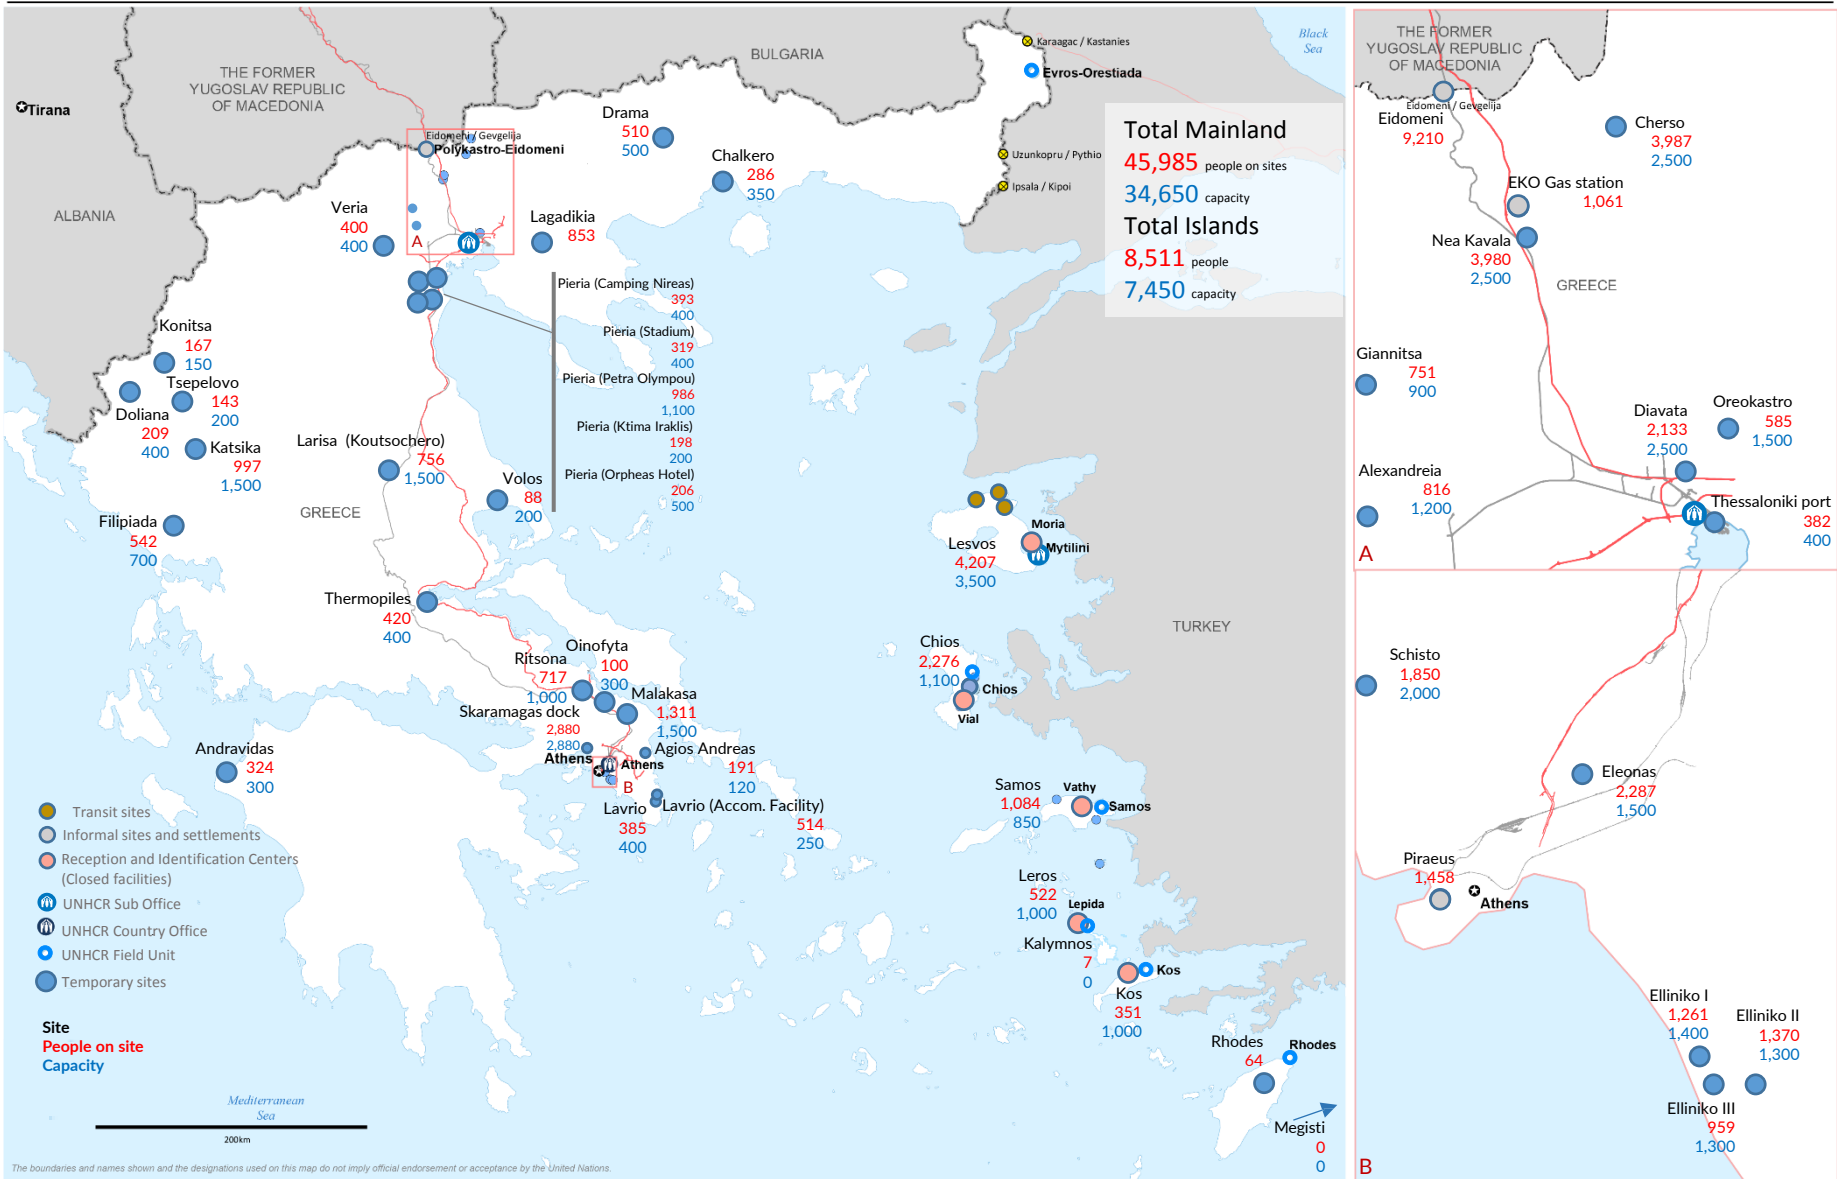

Europe Refugee Emergency

Daily map indicating capacity and occupancy (Governmental figures)

As of 17 May 2016 08:00 a.m. EET

Presence and capacity are based on Governmental figures from the Coordination Centre for the Management of the Refugee Crisis, as of 17/05/2016 08:00 a.m. Eastern European Time. Online map with additional information: <http://www.unhcr.gr/sites>

Funded by European Union Humanitarian Aid