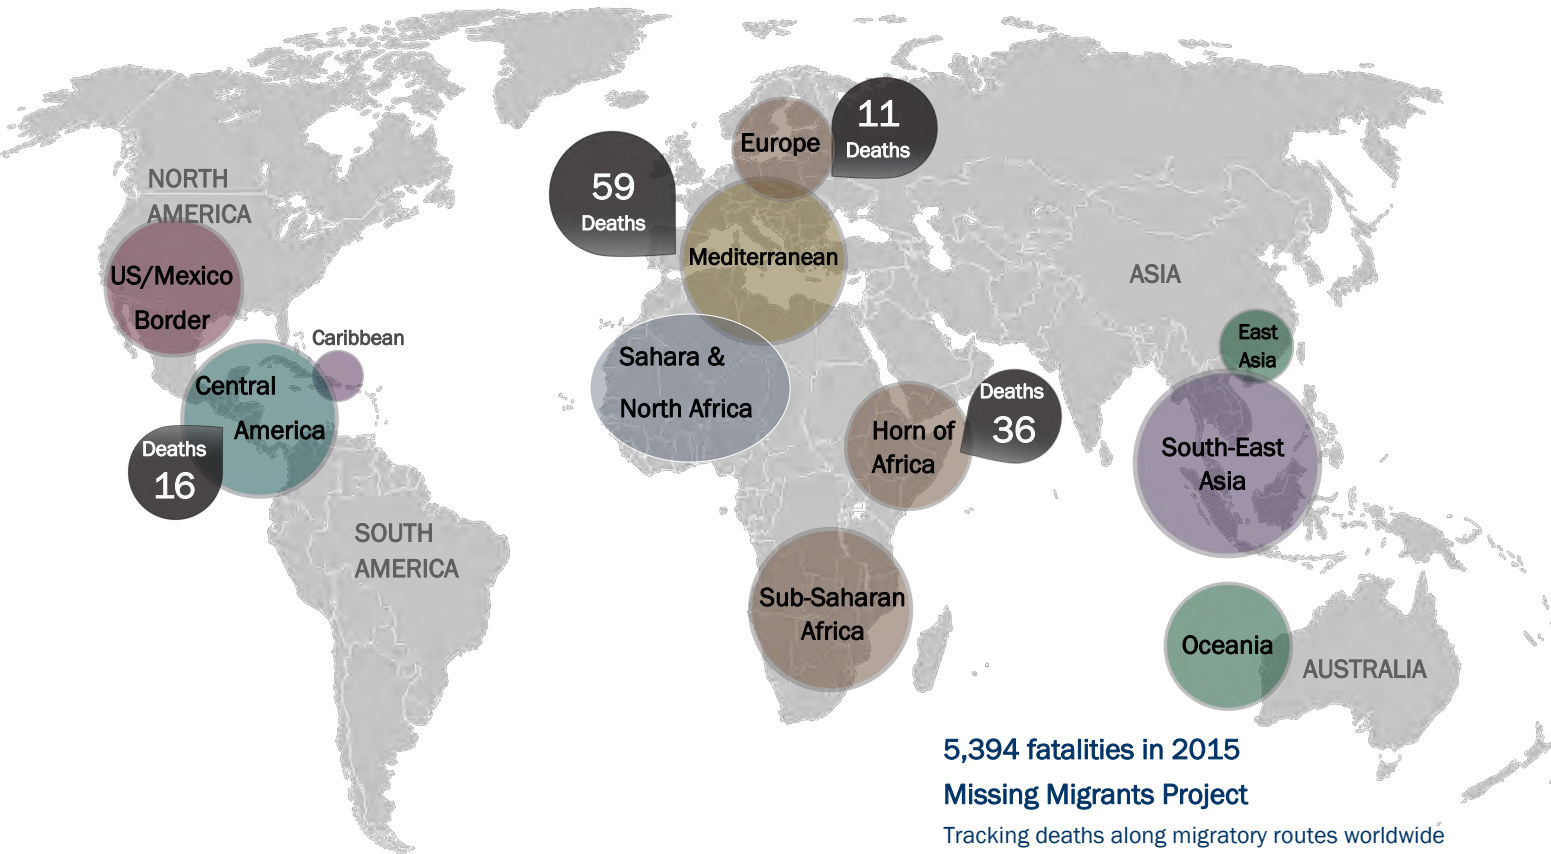

Mediterranean Update

Migration Flows Europe: Arrivals and Fatalities

ARRIVAL POINTS THROUGH EUROPE (7 to 13 January 2016)

Recap of Arrivals 2015 (1 January to 31 December 2015)

Country	Sea	Land	Total
Greece	853,650	4,958	858,608
Bulgaria	-	31,174	31,174
Italy	153,842	-	153,842
Spain	3,845	-	3,845
Malta	106	-	106
Cyprus	269	-	269
TOTAL	1,011,712	36,132	1,047,844

GLOBAL OVERVIEW: 122 MIGRANT DEATHS IN 2016 (est.)

MIGRANT FATALITIES IN THE MEDITERRANEAN

Deaths between 1 to 14 January 2016

Regions	Deaths ^a
Mediterranean	59
Horn of Africa	36
Central America	16
Europe ^b	11
TOTAL	122

Missing Migrants Project

Missing Migrants Project is a global database tracking data on deceased and missing migrants along migratory routes.

Download a copy of [Fatal Journeys: Tracking Lives Lost During Migration](#) from the IOM bookstore: publications.iom.int

Legend:

- (a) Figures refer to documented instances and potentially depict only a small share of the actual number thus representing a base minimum.
- (b) Includes deaths in Central Europe, Southeastern Europe, and Western Europe.