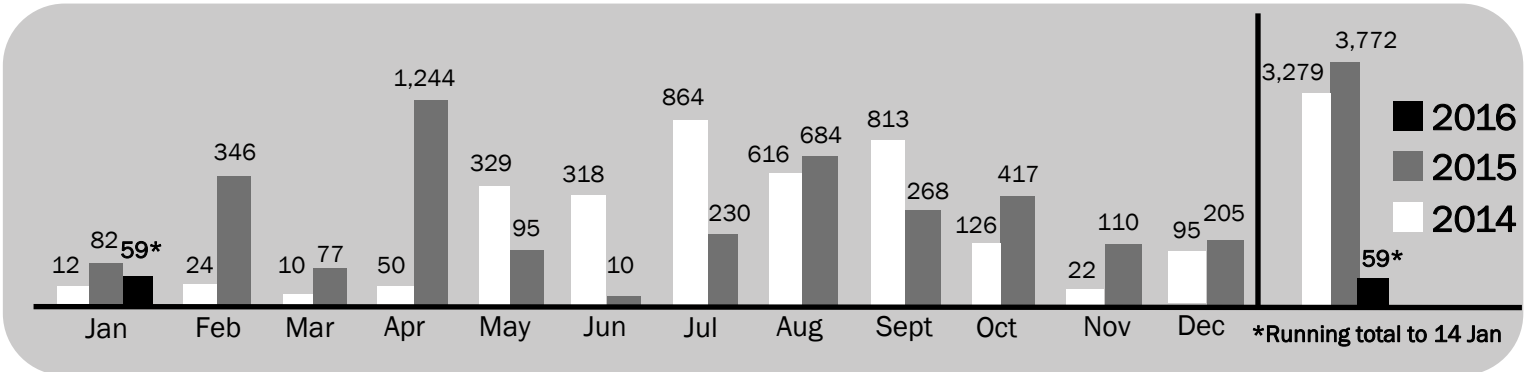

Mediterranean Update

Migration Flows Europe: Arrivals and Fatalities

ARRIVAL POINTS THROUGH EUROPE (7 to 13 January 2016)

Recap of Arrivals 2015 (1 January to 31 December 2015)

Country	Sea	Land	Total
Greece	853,650	4,958	858,608
Bulgaria	-	31,174	31,174
Italy	153,842	-	153,842
Spain	3,845	-	3,845
Malta	106	-	106
Cyprus	269	-	269
TOTAL	1,011,712	36,132	1,047,844

GLOBAL OVERVIEW: 122 MIGRANT DEATHS IN 2016 (est.)

MIGRANT FATALITIES IN THE MEDITERRANEAN

Deaths between 1 to 14 January 2016

Regions	Deaths ^a
Mediterranean	59
Horn of Africa	36
Central America	16
Europe ^b	11
TOTAL	122

Missing Migrants Project

Missing Migrants Project is a global database tracking data on deceased and missing migrants along migratory routes.

Download a copy of [Fatal Journeys: Tracking Lives Lost During Migration](#) from the IOM bookstore: publications.iom.int

Legend:

- (a) Figures refer to documented instances and potentially depict only a small share of the actual number thus representing a base minimum.
- (b) Includes deaths in Central Europe, Southeastern Europe, and Western Europe.