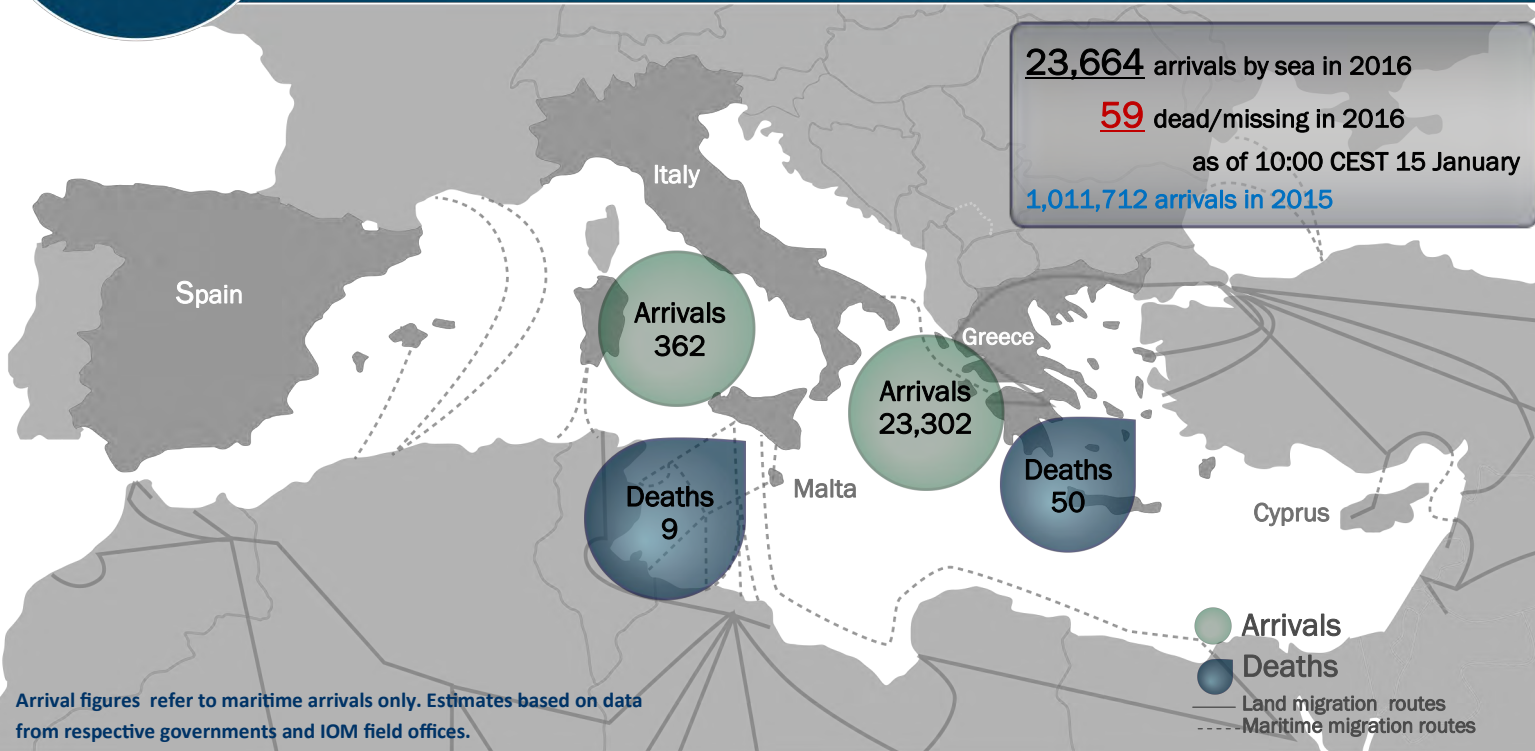

Mediterranean Update

Migration Flows Europe: Arrivals and Fatalities

ARRIVAL POINTS THROUGH EUROPE (7 to 13 January 2016)

Recap of Arrivals 2015 (1 January to 31 December 2015)

Country	Sea	Land	Total
Greece	853,650	4,958	858,608
Bulgaria	-	31,174	31,174
Italy	153,842	-	153,842
Spain	3,845	-	3,845
Malta	106	-	106
Cyprus	269	-	269
TOTAL	1,011,712	36,132	1,047,844

GLOBAL OVERVIEW: 122 MIGRANT DEATHS IN 2016 (est.)

MIGRANT FATALITIES IN THE MEDITERRANEAN

Deaths between 1 to 14 January 2016

Regions	Deaths ^a
Mediterranean	59
Horn of Africa	36
Central America	16
Europe ^b	11
TOTAL	122

Missing Migrants Project

Missing Migrants Project is a global database tracking data on deceased and missing migrants along migratory routes.

Download a copy of [Fatal Journeys: Tracking Lives Lost During Migration](#) from the IOM bookstore: publications.iom.int

Legend:

- (a) Figures refer to documented instances and potentially depict only a small share of the actual number thus representing a base minimum.
- (b) Includes deaths in Central Europe, Southeastern Europe, and Western Europe.