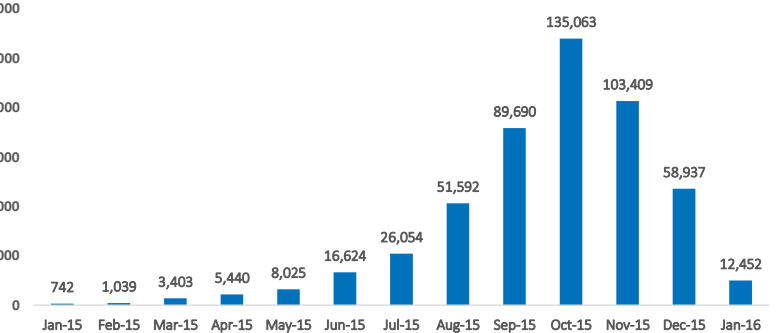

Total arrivals in Lesvos (01 Jan 2015 - 11 Jan 2016):

512,470

Total arrivals in Lesvos during Jan 2016

12,452

Average daily arrivals during Jan 2016

1,132

Average daily arrivals during Dec 2015

1,901

% of arrivals in Lesvos compared to total:

59%

Estimated residual population staying on the island

(Based on estimations provided by authorities)

3,337

Estimated departures to Mainland

(Based on estimations provided by authorities)

1,007

Estimated # of arrivals during the last seven days

(Based on registration figures as provided by authorities, arrows indicating higher or lower number based on the day before)

05/01/2016	▼	745
06/01/2016	▲	863
07/01/2016	▼	8
08/01/2016	▲	1,138
09/01/2016	▲	1,891
10/01/2016	▼	1,540
11/01/2016	▲	1,878

150,000

Lesvos Arrivals per month

Top nationalities of arrivals in Lesvos

Children

Breakdown

Source: Police, 1st - 21st December

Estimated daily arrivals and weekly average

Daily arrivals are estimates based on the most reliable information available provided by the authorities. Daily estimates cannot be considered final and might change based on consolidated figures provided by authorities on a regular basis.