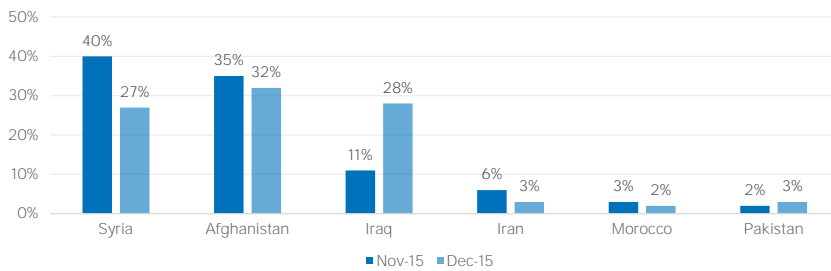

Top nationalities of arrivals in Lesvos