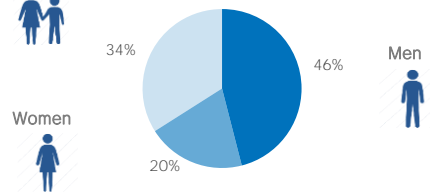

150,000

Lesvos Arrivals per month

Top nationalities of arrivals in Lesvos

Children

Breakdown

Source: Police, 1st - 21st December

Estimated daily arrivals and weekly average

Daily arrivals are estimates based on the most reliable information available provided by the authorities. Daily estimates cannot be considered final and might change based on consolidated figures provided by authorities on a regular basis.