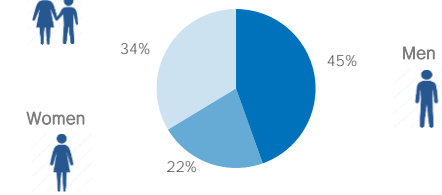

11/01/2016	▲	1,878
12/01/2016	▼	252
13/01/2016	▲	368
14/01/2016	▲	1,644
15/01/2016	▲	2,663
16/01/2016	▼	727
17/01/2016	▼	17

150,000

125,000

100,000

75,000

50,000

25,000

0

Lesvos Arrivals per month

Top nationalities of arrivals in Lesvos

Children

Breakdown

Source: Police, 1st - 11st January

Estimated daily arrivals and weekly average

Daily arrivals are estimates based on the most reliable information available provided by the authorities. Daily estimates cannot be considered final and might change based on consolidated figures provided by authorities on a regular basis.