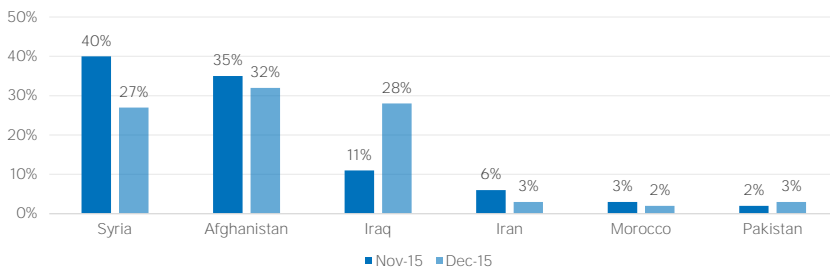

11/01/2016	▲	1,878
12/01/2016	▼	252
13/01/2016	▲	368
14/01/2016	▲	1,644
15/01/2016	▲	2,663
16/01/2016	▼	727
17/01/2016	▼	17

150,000

125,000

100,000

75,000

50,000

25,000

0

Lesvos Arrivals per month

Top nationalities of arrivals in Lesvos

Children

Breakdown

Source: Police, 1st - 11st January

Estimated daily arrivals and weekly average

Daily arrivals are estimates based on the most reliable information available provided by the authorities. Daily estimates cannot be considered final and might change based on consolidated figures provided by authorities on a regular basis.