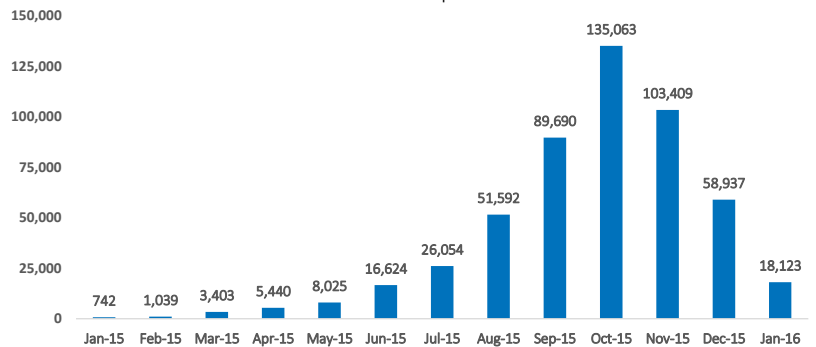

(Based on estimations provided by authorities)

2,845

Estimated # of arrivals during the last seven days

(Based on registration figures as provided by authorities, arrows indicating higher or lower number based on the day before)

11/01/2016	▲	1,878
12/01/2016	▼	252
13/01/2016	▲	368
14/01/2016	▲	1,644
15/01/2016	▲	2,663
16/01/2016	▼	727
17/01/2016	▼	17

150,000

125,000

100,000

75,000

50,000

25,000

0

Lesvos Arrivals per month

Top nationalities of arrivals in Lesvos

Children

Breakdown

Source: Police, 1st - 11st January

Estimated daily arrivals and weekly average

Daily arrivals are estimates based on the most reliable information available provided by the authorities. Daily estimates cannot be considered final and might change based on consolidated figures provided by authorities on a regular basis.