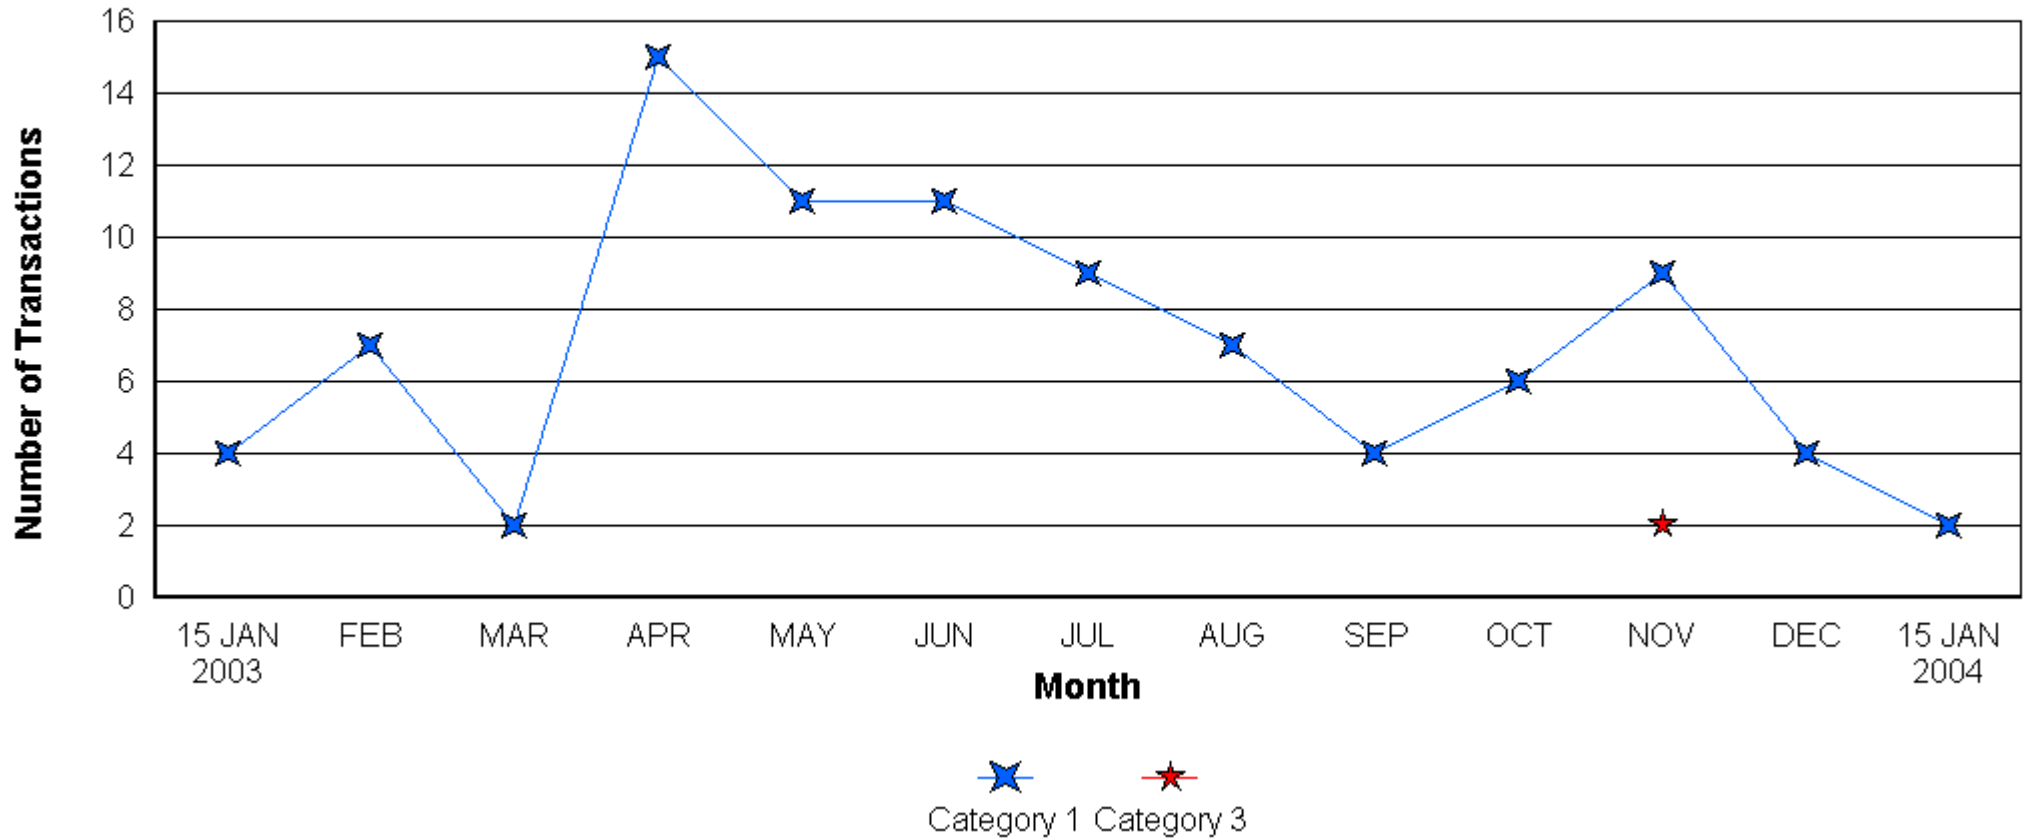

Number of Successful Transactions for Portugal - 2003

	15												15	Total
	JAN	FEB	MAR	APR	MAY	JUN	JUL	AUG	SEP	OCT	NOV	DEC	JAN	
Category 1	4	7	2	15	11	11	9	7	4	6	9	4	2	91
Category 3	0	0	0	0	0	0	0	0	0	0	2	0	0	2
Total	4	7	2	15	11	11	9	7	4	6	11	4	2	93