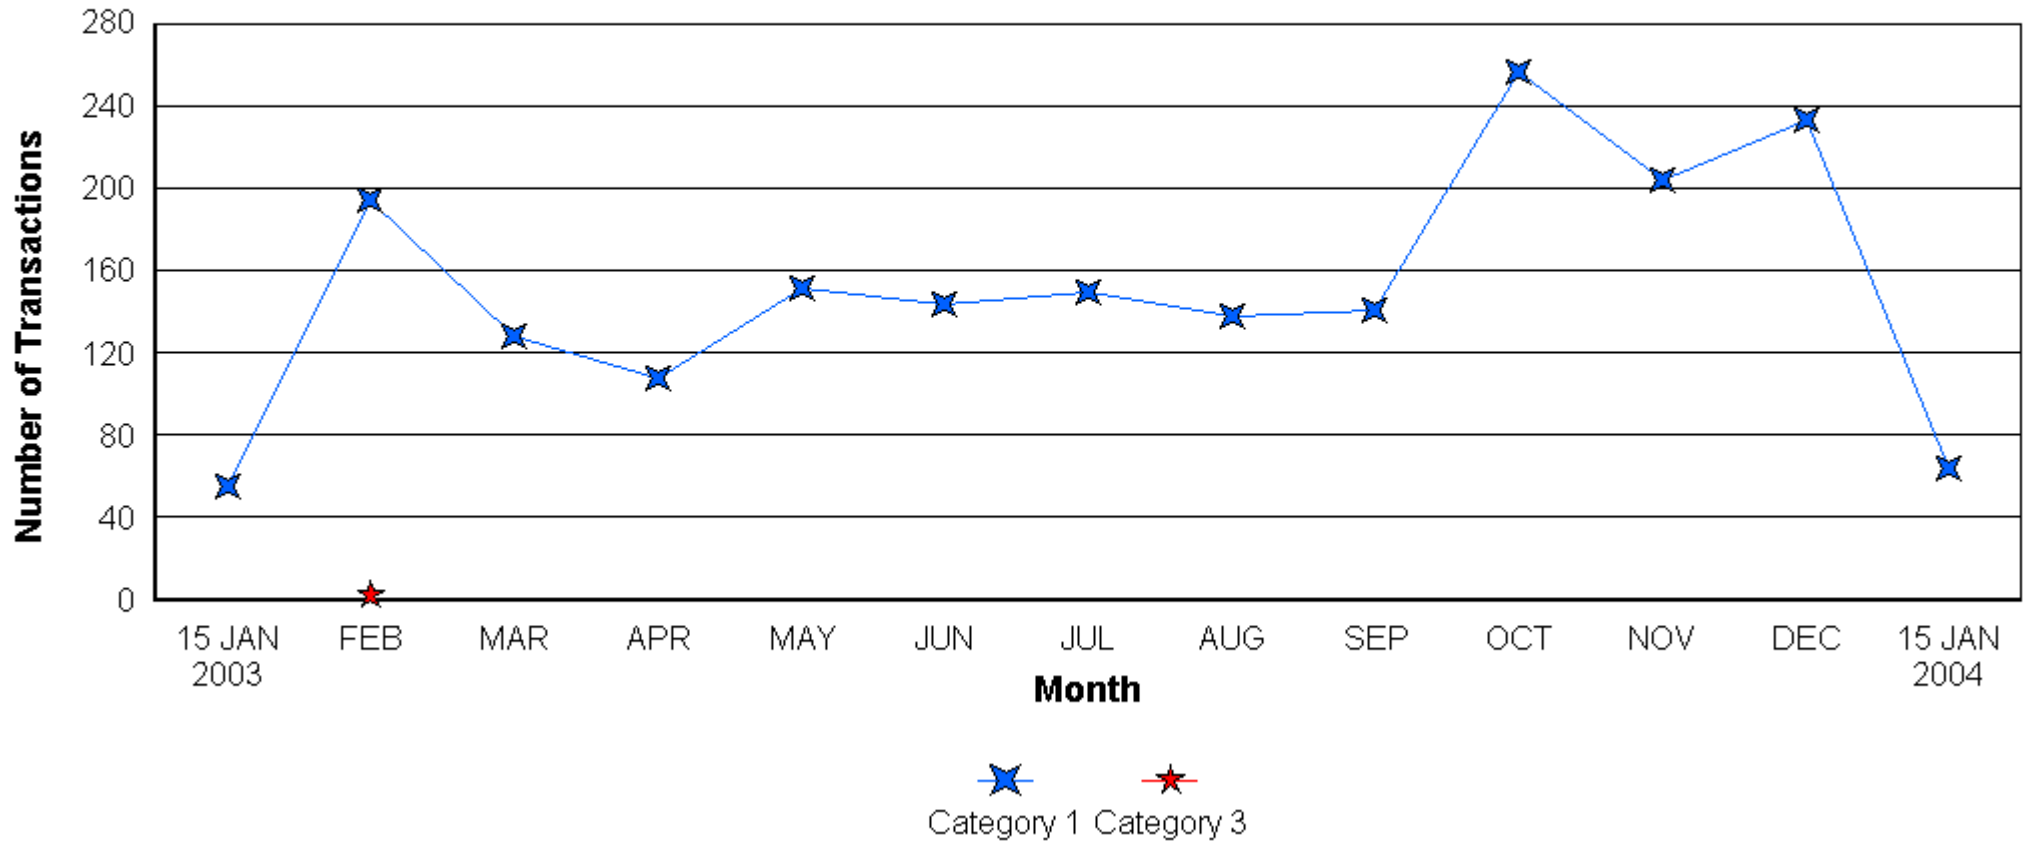

Number of Successful Transactions for Finland - 2003

	15 JAN	FEB	MAR	APR	MAY	JUN	JUL	AUG	SEP	OCT	NOV	DEC	15 JAN	Total
Category 1	55	194	128	108	151	144	149	138	141	256	204	233	64	1,965
Category 3	0	2	0	0	0	0	0	0	0	0	0	0	0	2
Total	55	196	128	108	151	144	149	138	141	256	204	233	64	1,967