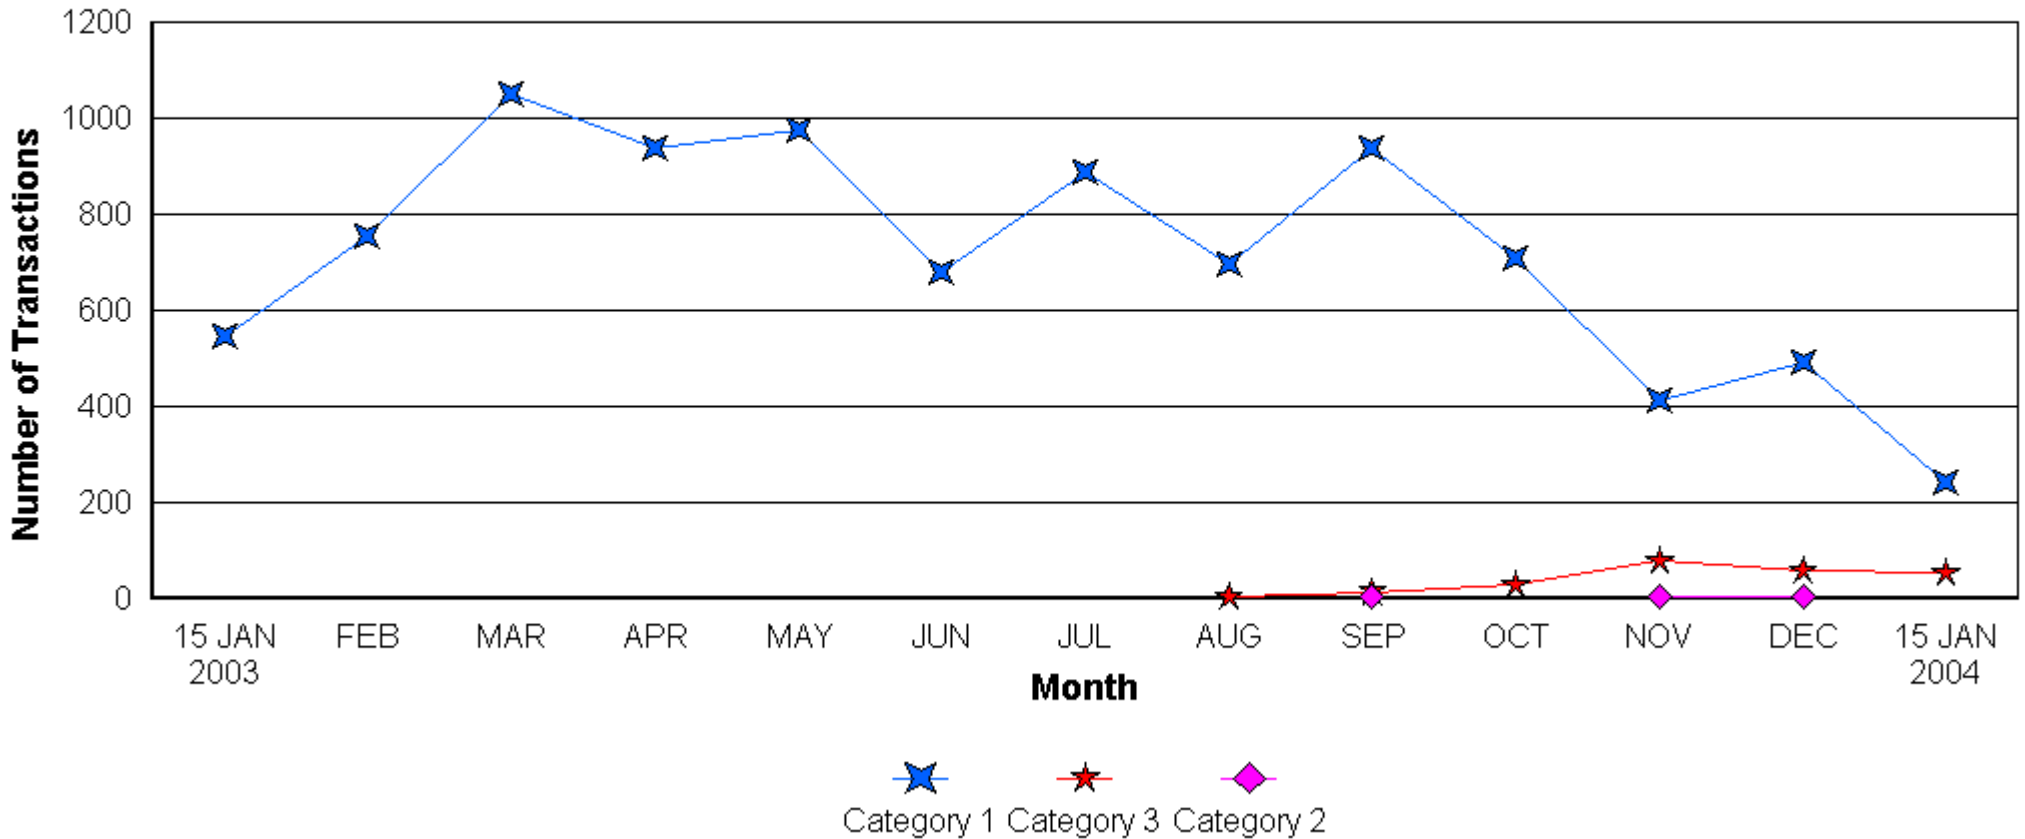

Number of Successful Transactions for Netherlands - 2003

	15 JAN	FEB	MAR	APR	MAY	JUN	JUL	AUG	SEP	OCT	NOV	DEC	15 JAN	Total
Category 1	546	752	1.048	935	975	679	887	696	937	706	410	492	241	9.304
Category 2	0	0	0	0	0	0	0	0	1	0	1	1	0	3
Category 3	0	0	0	0	0	0	0	1	12	26	76	56	52	223
Total	546	752	1.048	935	975	679	887	697	950	732	487	549	293	9.530