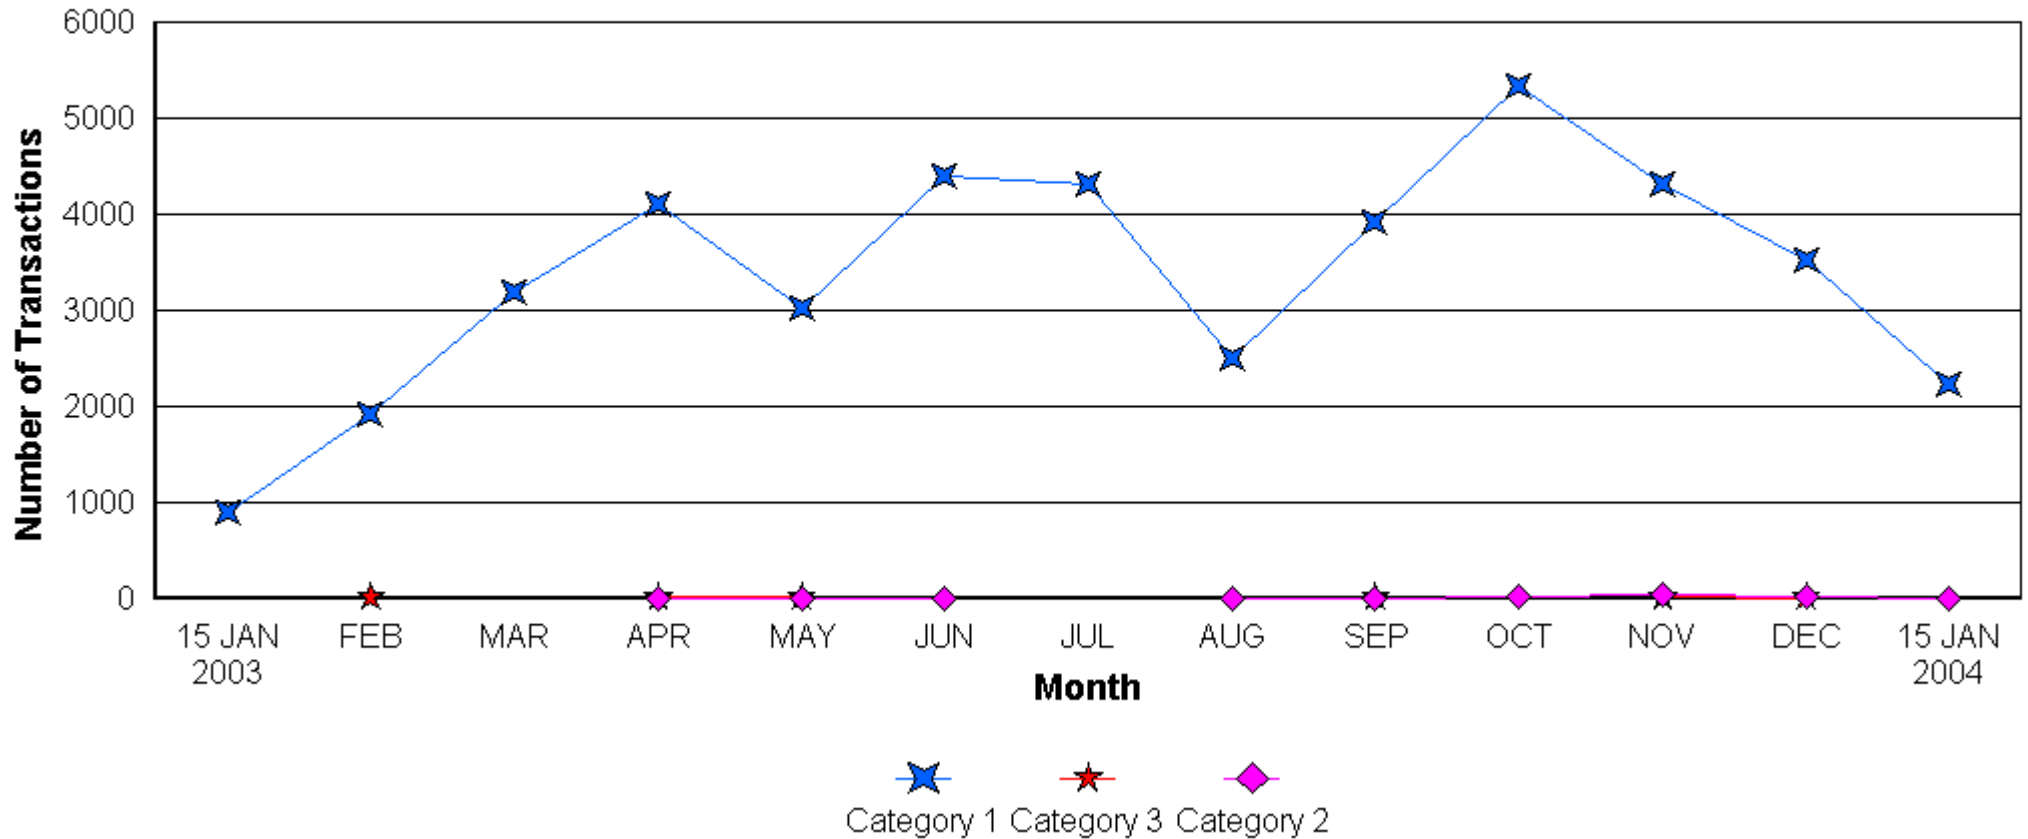

Number of Successful Transactions for France - 2003

Annex 1

	15												15	
	JAN	FEB	MAR	APR	MAY	JUN	JUL	AUG	SEP	OCT	NOV	DEC	JAN	Total
Category 1	884	1.903	3.185	4.092	3.023	4.381	4.313	2.488	3.910	5.333	4.296	3.514	2.228	43.550
Category 2	0	0	0	1	1	1	0	1	1	4	28	2	1	40
Category 3	0	2	0	2	2	0	0	0	1	0	7	1	0	15
Total	884	1.905	3.185	4.095	3.026	4.382	4.313	2.489	3.912	5.337	4.331	3.517	2.229	43.605