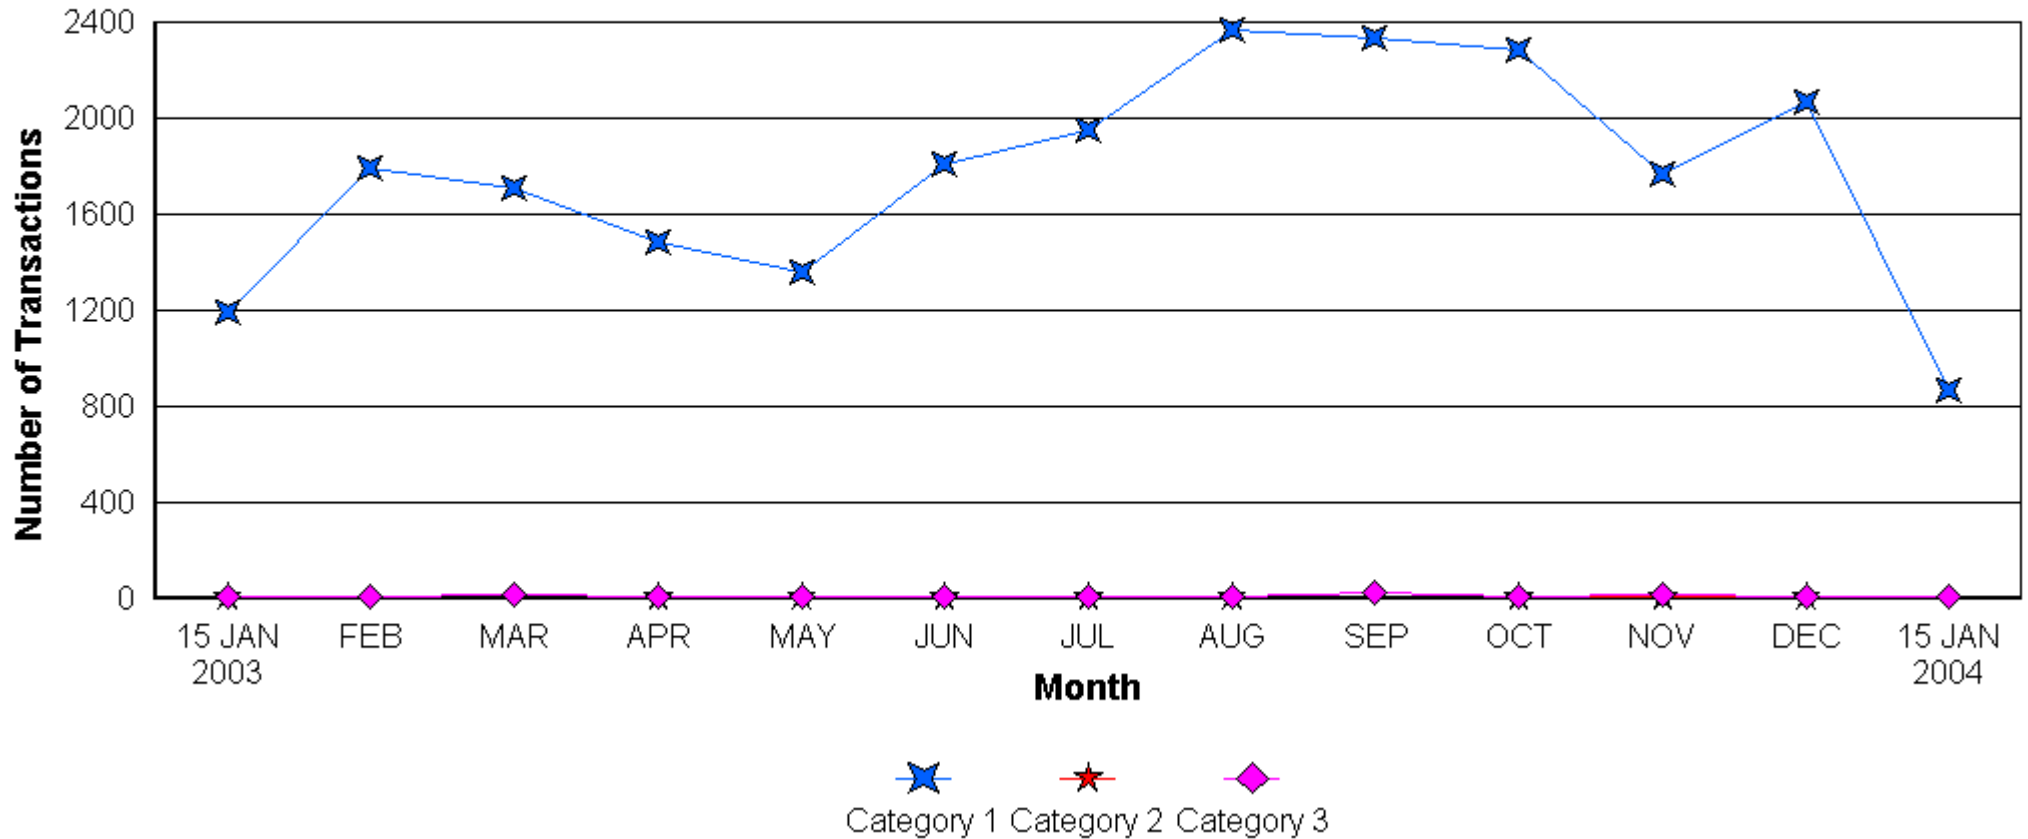

Number of Successful Transactions for Sweden - 2003

	15												15	Total
	JAN	FEB	MAR	APR	MAY	JUN	JUL	AUG	SEP	OCT	NOV	DEC	JAN	
Category 1	1.187	1.787	1.704	1.479	1.355	1.809	1.948	2.362	2.334	2.284	1.766	2.063	863	22.941
Category 2	2	0	0	1	2	1	1	3	0	2	2	2	0	16
Category 3	1	2	11	5	2	4	4	9	19	7	13	9	5	91
Total	1.190	1.789	1.715	1.485	1.359	1.814	1.953	2.374	2.353	2.293	1.781	2.074	868	23.048