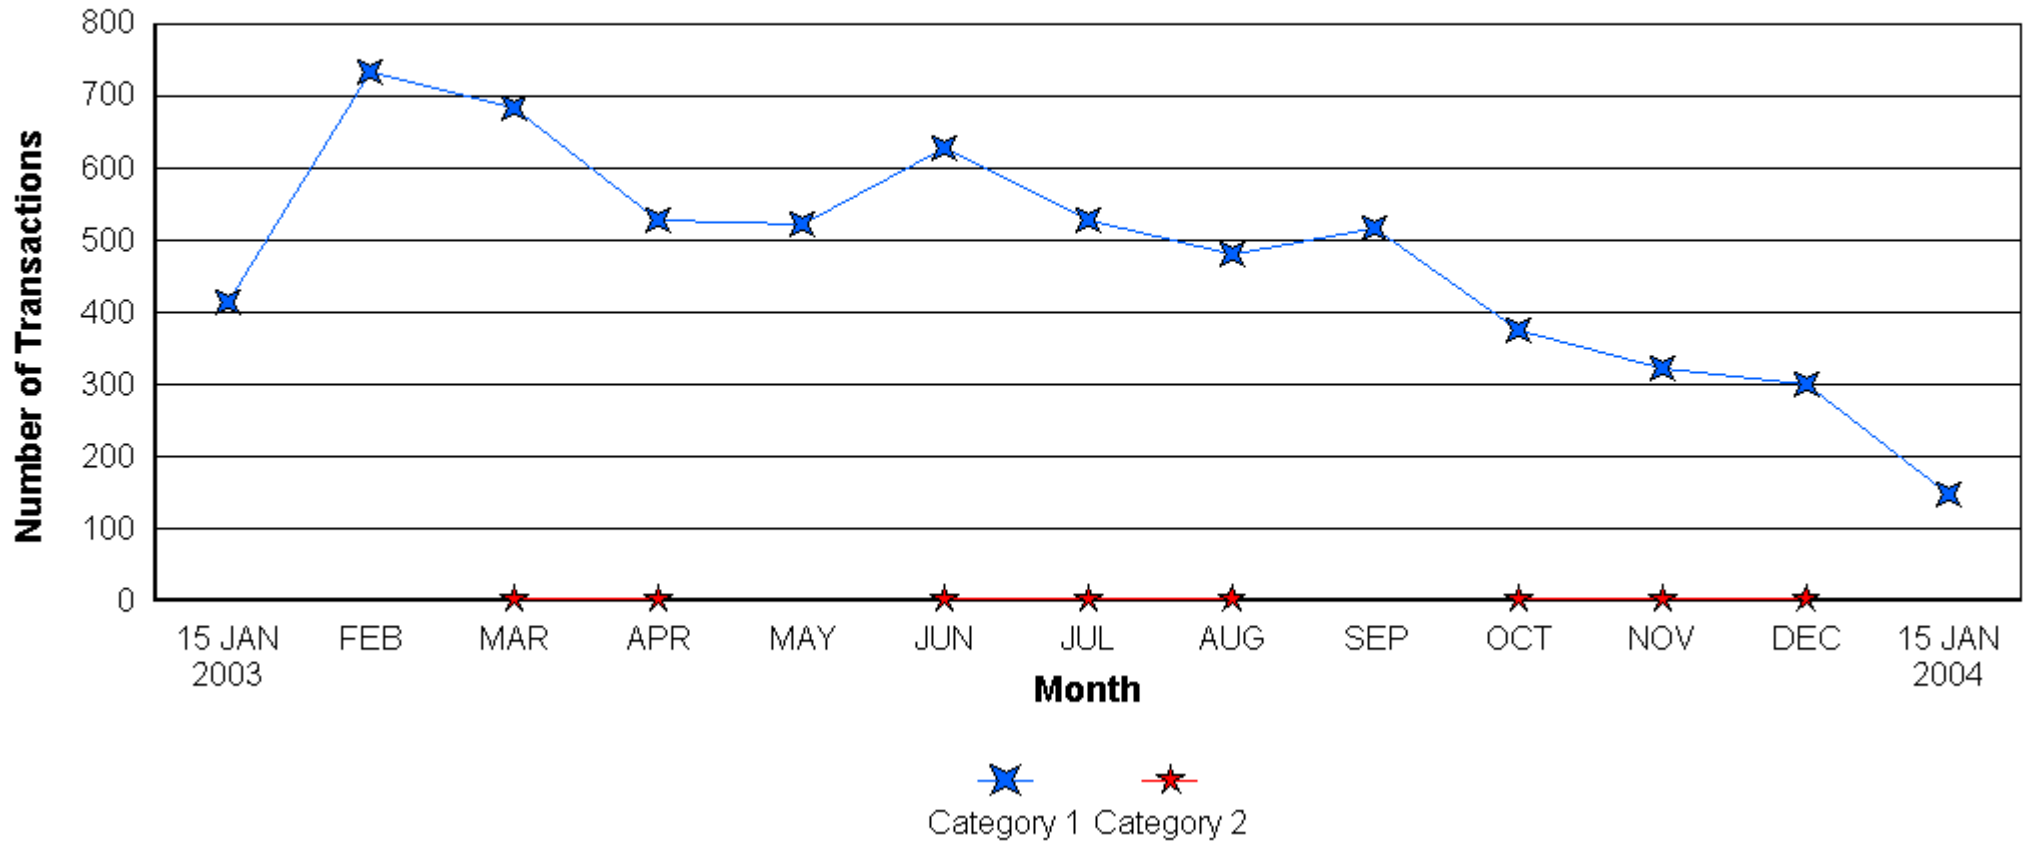

Number of Successful Transactions for Ireland - 2003

	15 JAN	FEB	MAR	APR	MAY	JUN	JUL	AUG	SEP	OCT	NOV	DEC	15 JAN	Total
Category 1	412	733	683	527	522	627	527	480	515	374	321	300	145	6.166
Category 2	0	0	2	1	0	1	1	1	0	1	1	1	0	9
Total	412	733	685	528	522	628	528	481	515	375	322	301	145	6.175