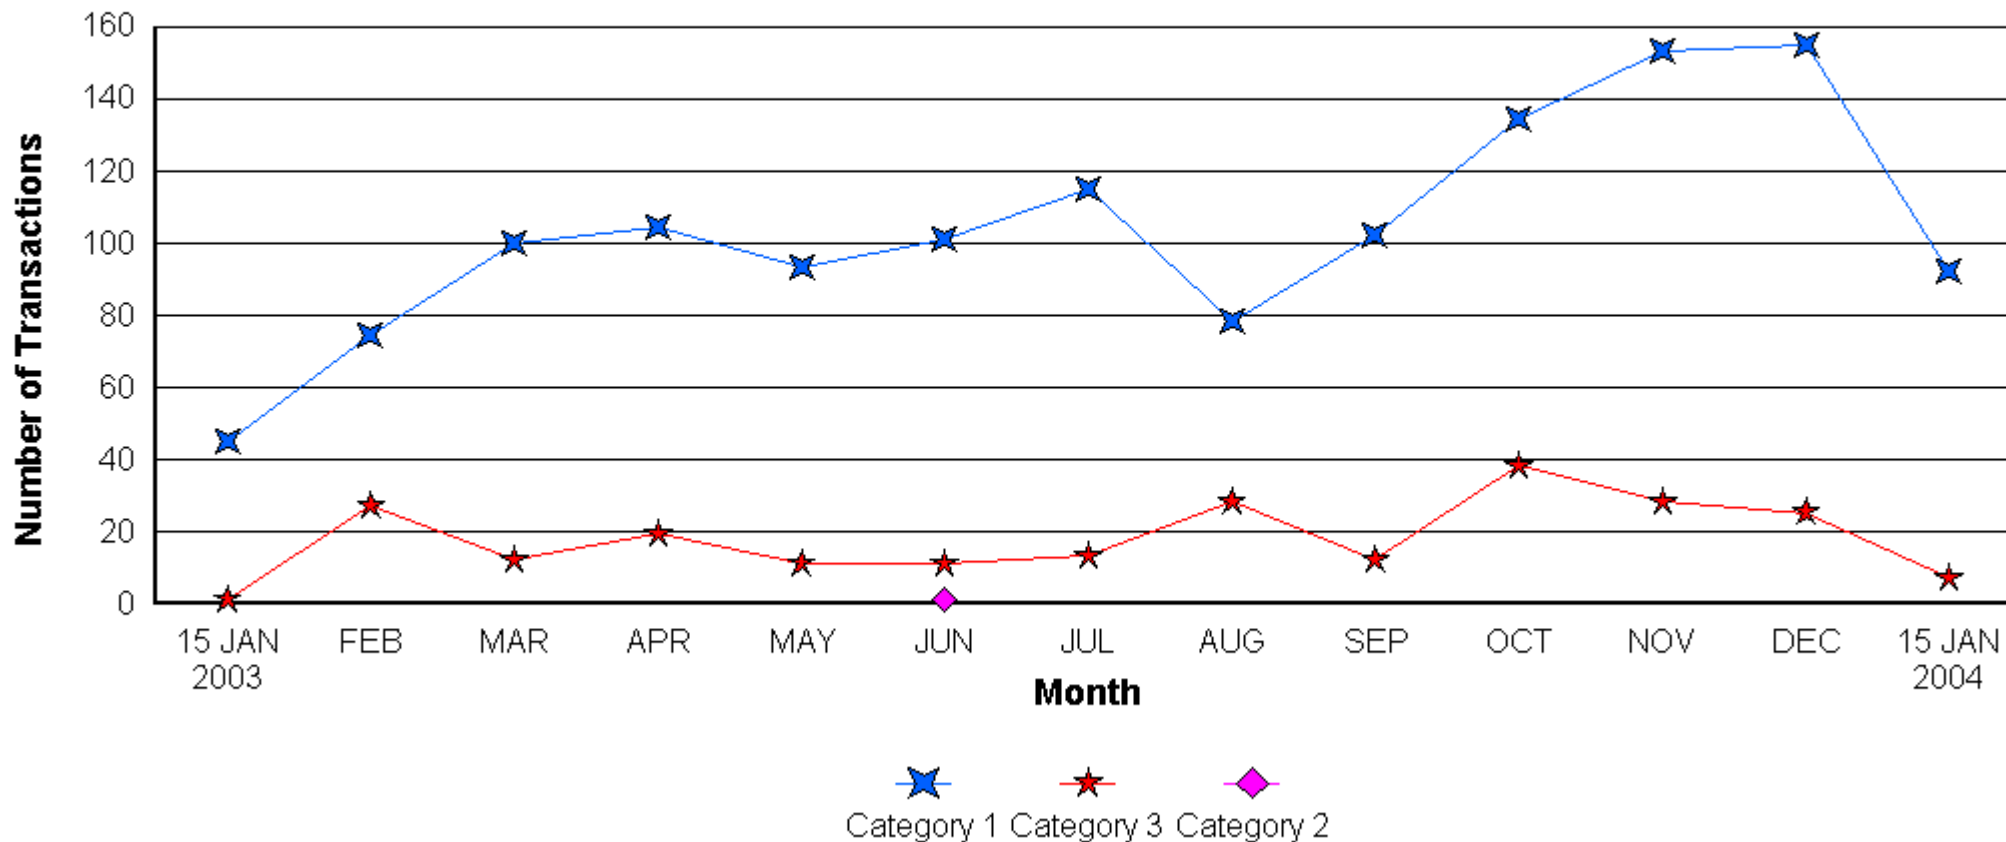

Number of Successful Transactions for Luxembourg - 2003

	15 JAN	FEB	MAR	APR	MAY	JUN	JUL	AUG	SEP	OCT	NOV	DEC	15 JAN	Total
Category 1	45	74	100	104	93	101	115	78	102	134	153	155	92	1.346
Category 2	0	0	0	0	0	1	0	0	0	0	0	0	0	1
Category 3	1	27	12	19	11	11	13	28	12	38	28	25	7	232
Total	46	101	112	123	104	113	128	106	114	172	181	180	99	1.579