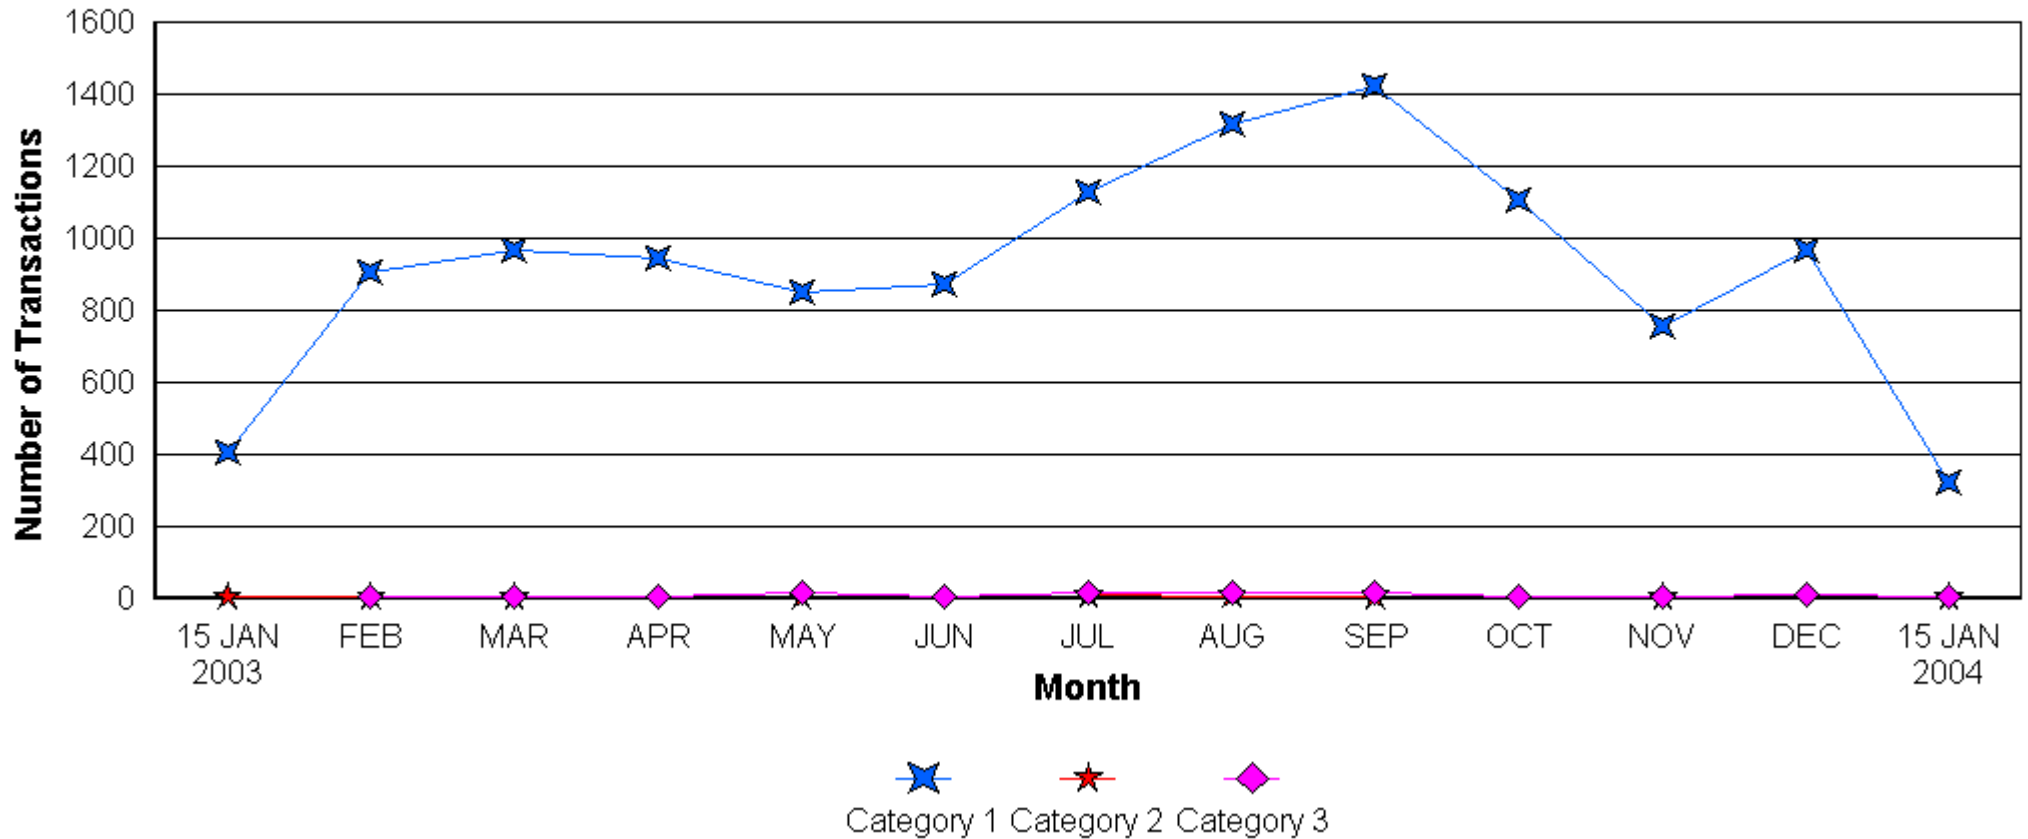

Number of Successful Transactions for Norway - 2003

	15 JAN	FEB	MAR	APR	MAY	JUN	JUL	AUG	SEP	OCT	NOV	DEC	15 JAN	Total
Category 1	406	902	965	940	848	872	1.127	1.313	1.423	1.105	754	966	321	11.942
Category 2	2	2	1	0	1	0	7	6	5	0	1	0	1	26
Category 3	0	3	6	5	12	6	12	15	13	6	6	8	2	94
Total	408	907	972	945	861	878	1.146	1.334	1.441	1.111	761	974	324	12.062