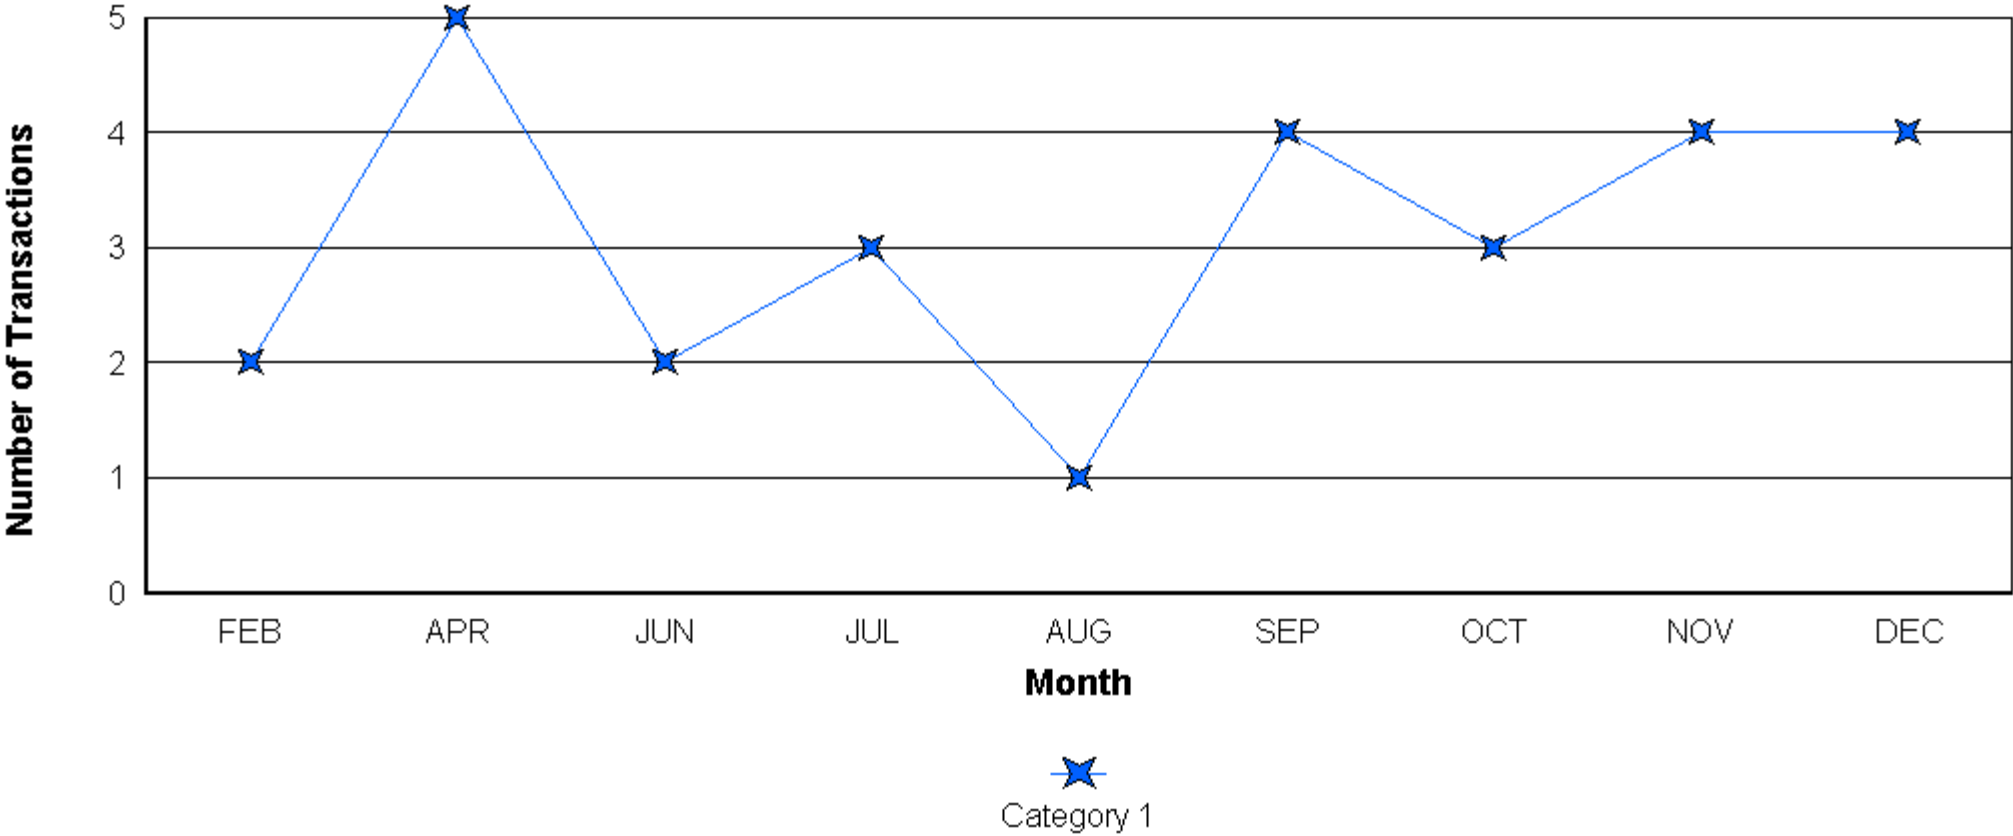

Number of Successful Transactions for Iceland - 2003

	15												15	
	JAN	FEB	MAR	APR	MAY	JUN	JUL	AUG	SEP	OCT	NOV	DEC	JAN	Total
Category 1	0	2	0	5	0	2	3	1	4	3	4	4	0	28
Total	0	2	0	5	0	2	3	1	4	3	4	4	0	28