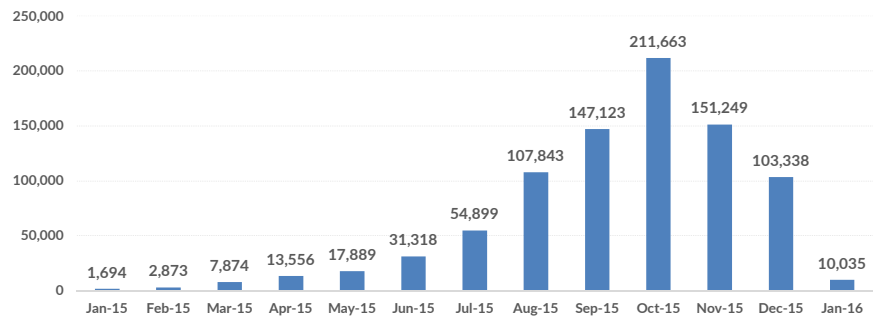

Arrivals per month