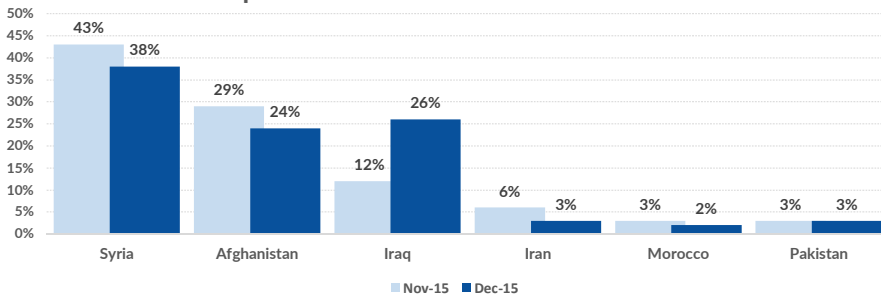

Arrivals per month

Asylum applications

(Applications are not necessarily made by new arrivals)

Source: Asylum service

Top nationalities of arrivals in Greece

Source: Hellenic Police, Hellenic Coast Guard

Age and Gender (1st-31st Dec.)