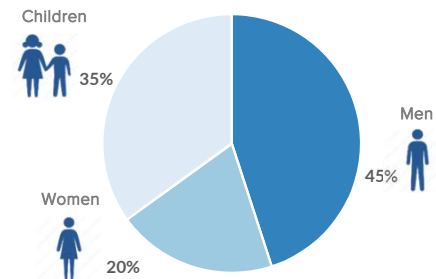

Arrivals per month

Asylum applications

(Applications are not necessarily made by new arrivals)

Source: Asylum service

Top nationalities of arrivals in Greece

Source: Hellenic Police, Hellenic Coast Guard

Age and Gender (1st-31st Dec.)