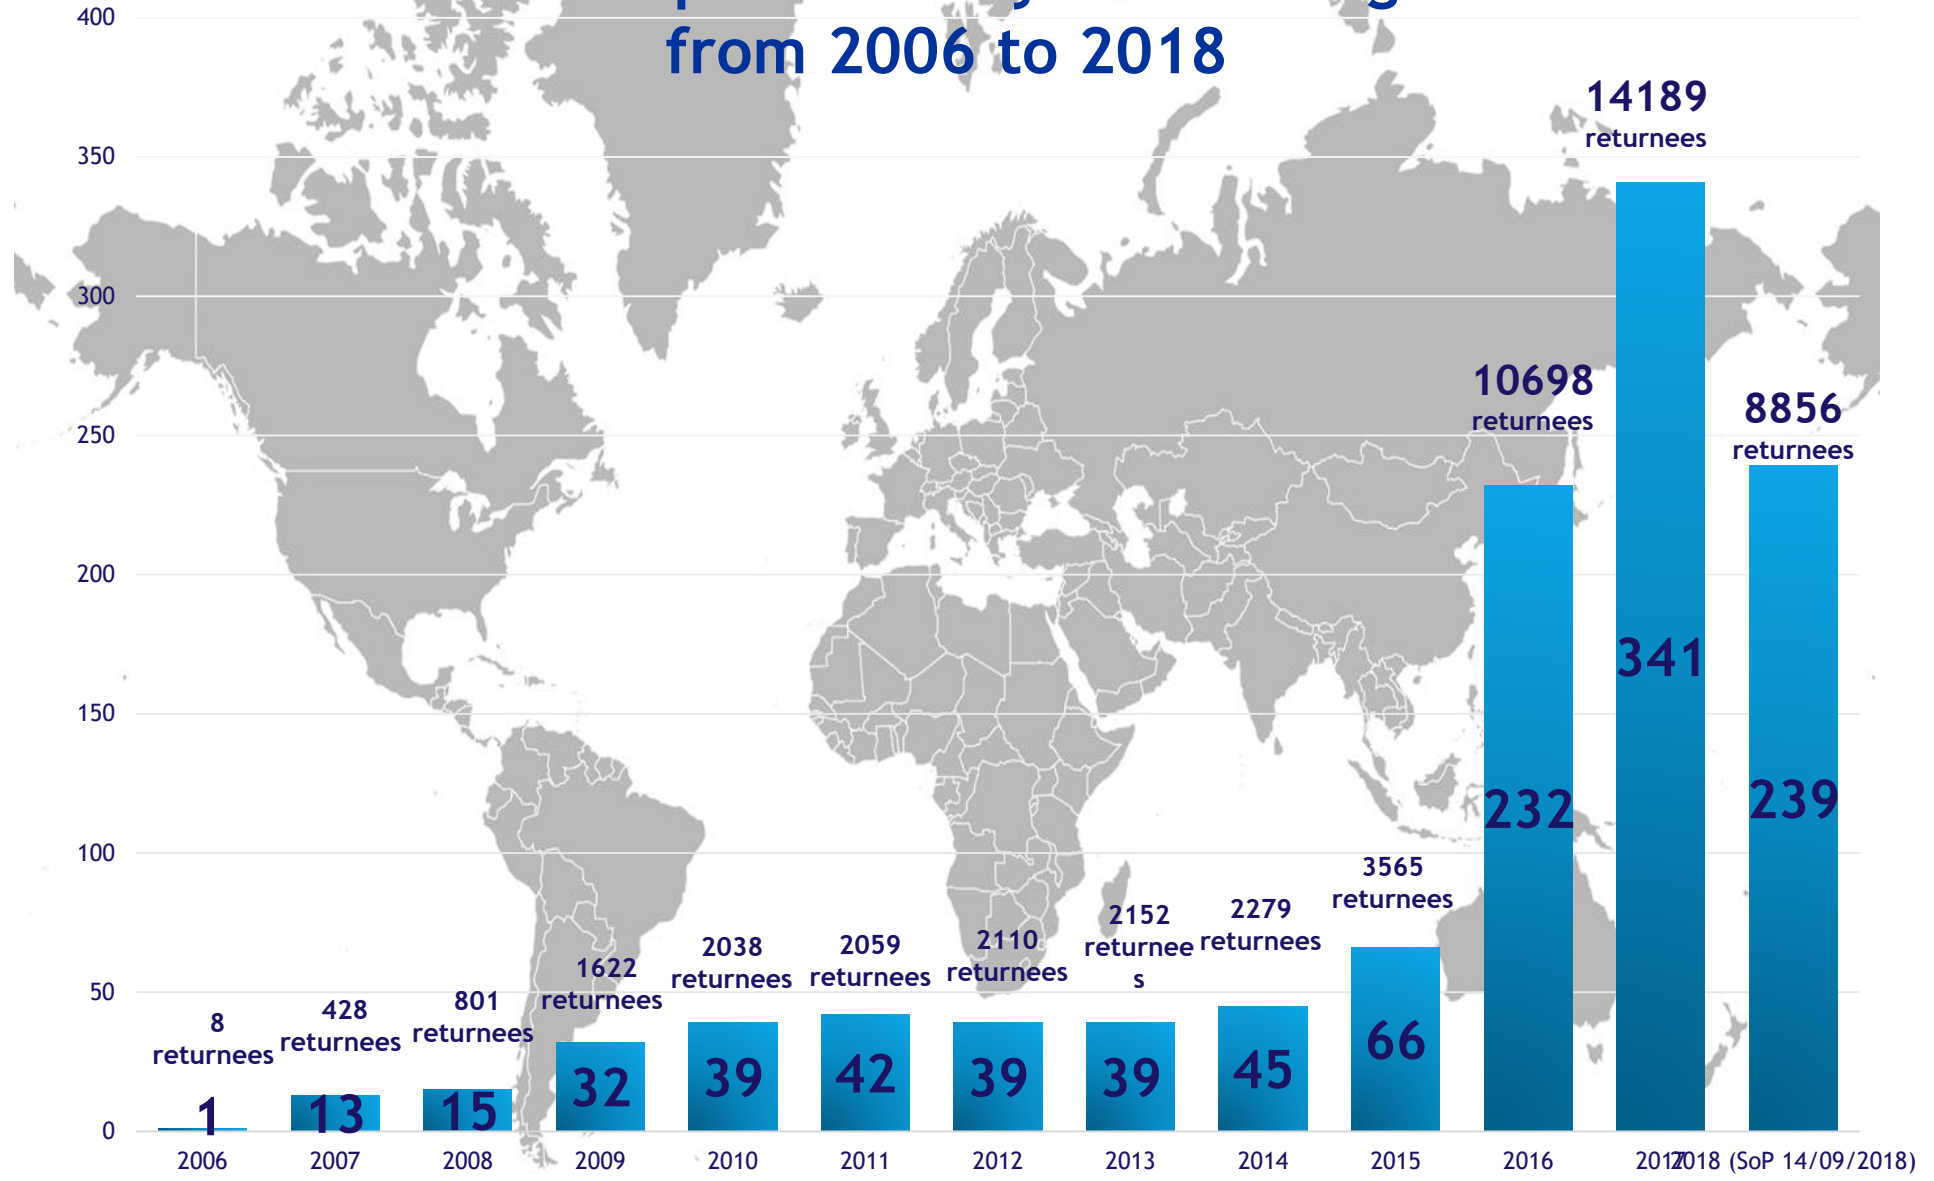

Training for Return Specialist

17 - 20 September 2018, Amsterdam, The Netherlands

European Centre for Return Activities and Cooperation

**Pre-return
activities
Sector**

**Return
Operations
Sector**

Pre-return Activities Sector

Deployment of
interpreters and
screeners in
detention centers

Return Specialist support

Pre-
deployment
briefing

Mid-term
Evaluation - VC

Return Operations by charter flights from 2006 to 2018

Destinations of ROs coordinated by Frontex 2006 - 2018 (SoP 14/09/2018)