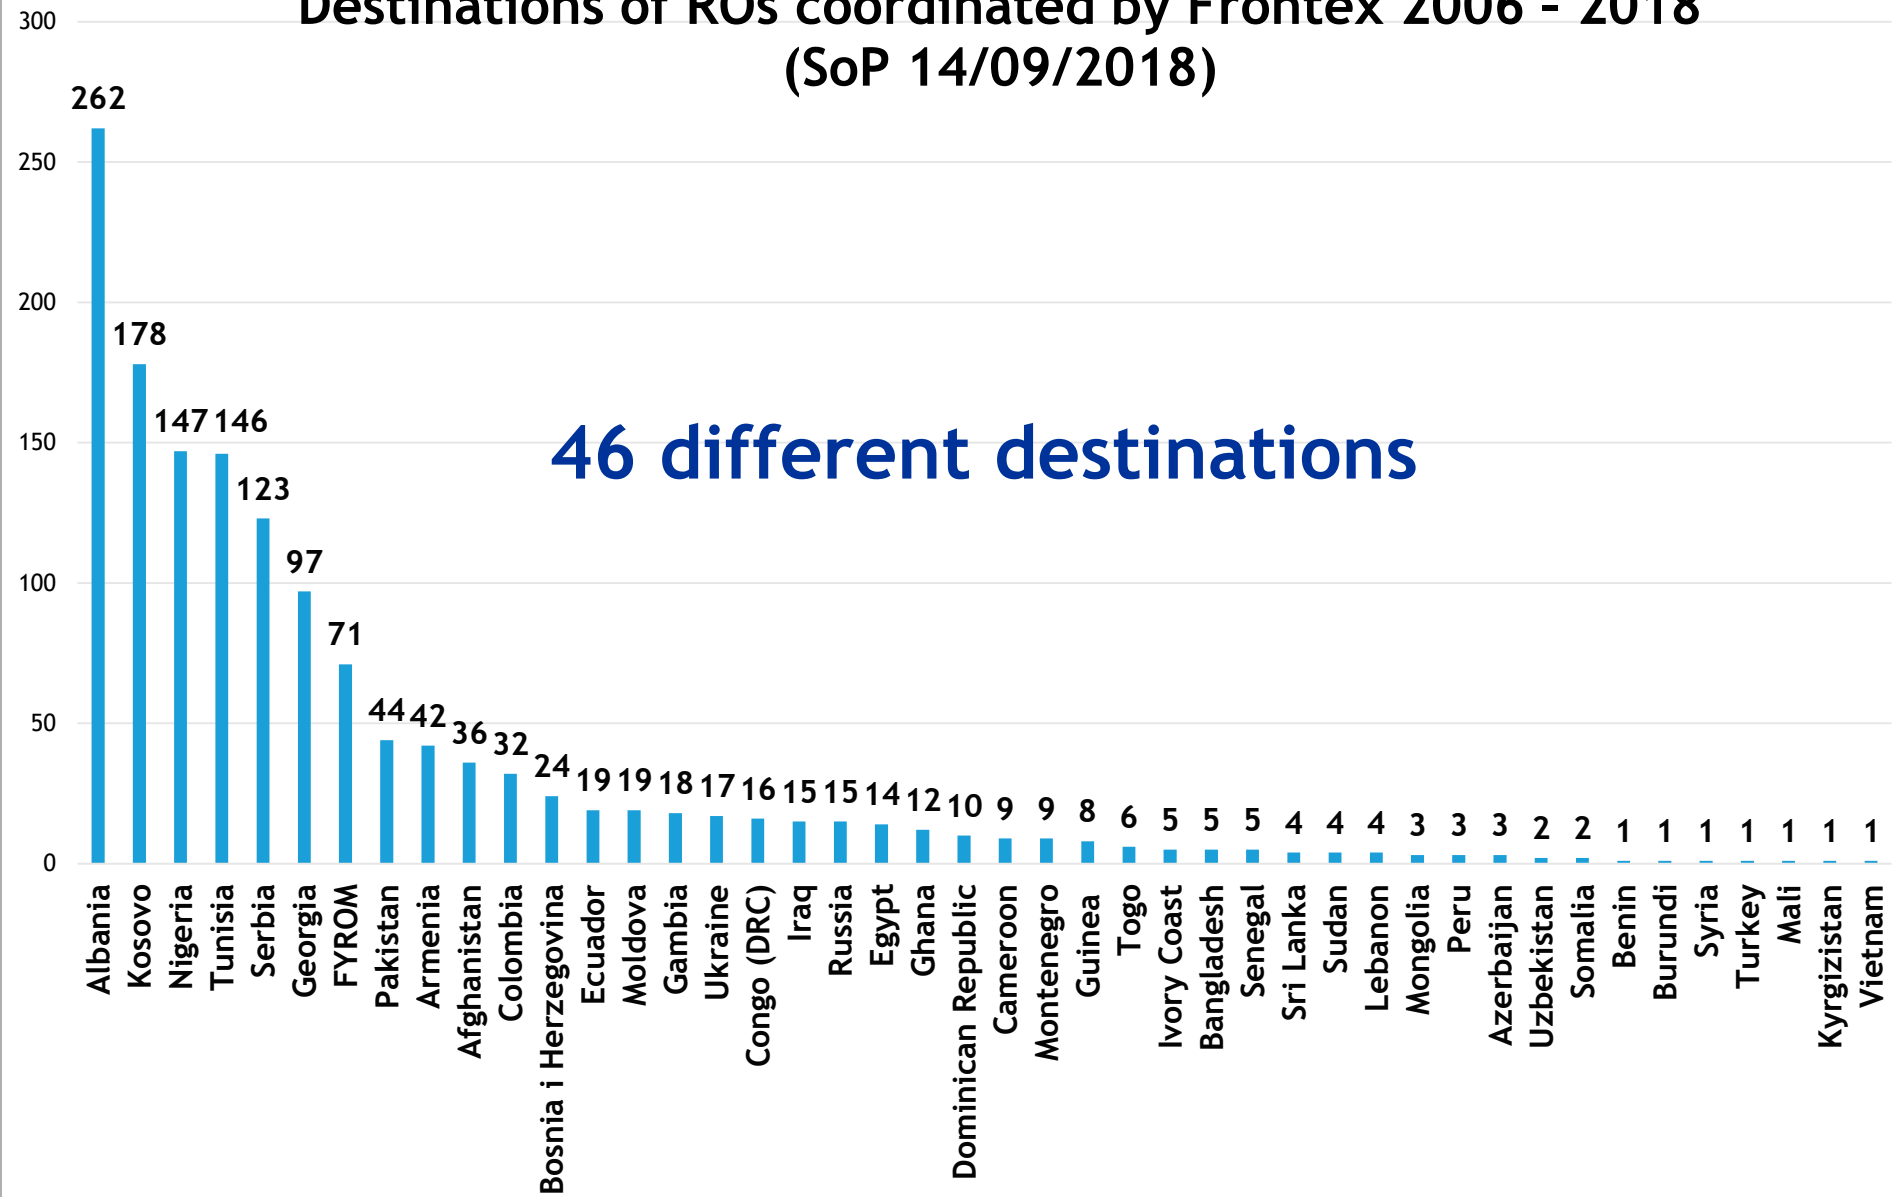

Deployment of
interpreters and
screeners in
detention centers

Return Specialist support

Pre-
deployment
briefing

Mid-term
Evaluation - VC

Return Operations by charter flights from 2006 to 2018

Destinations of ROs coordinated by Frontex 2006 - 2018 (SoP 14/09/2018)

Type of Return Operations by charter flight

Joint Return
Operations

National Return
Operations

Collecting Return
Operations

RETURNS BY SCHEDULED FLIGHTS

State of Play

- 648 TCNS returned in returns by scheduled flights supported by Frontex (SoP 14/09/18);
- About 100 operations organized for the weeks to come;
- Numbers steadily increasing;
- System upgraded, satisfactory performance;
- New TCoR and airlines constantly added to the system;
- Voluntary departures soon to be supported;
- Group booking solution soon to be available in the system;
- Software is being redesigned to support the new developments and improve the user experience.