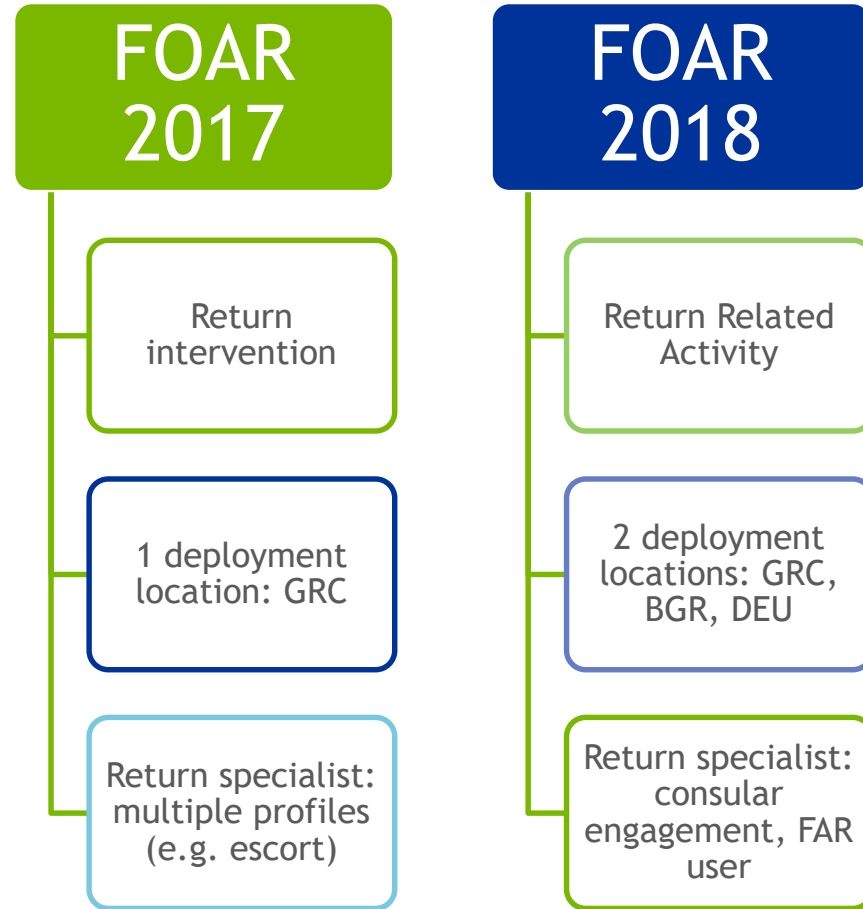

FOAR 2017/2018: concept